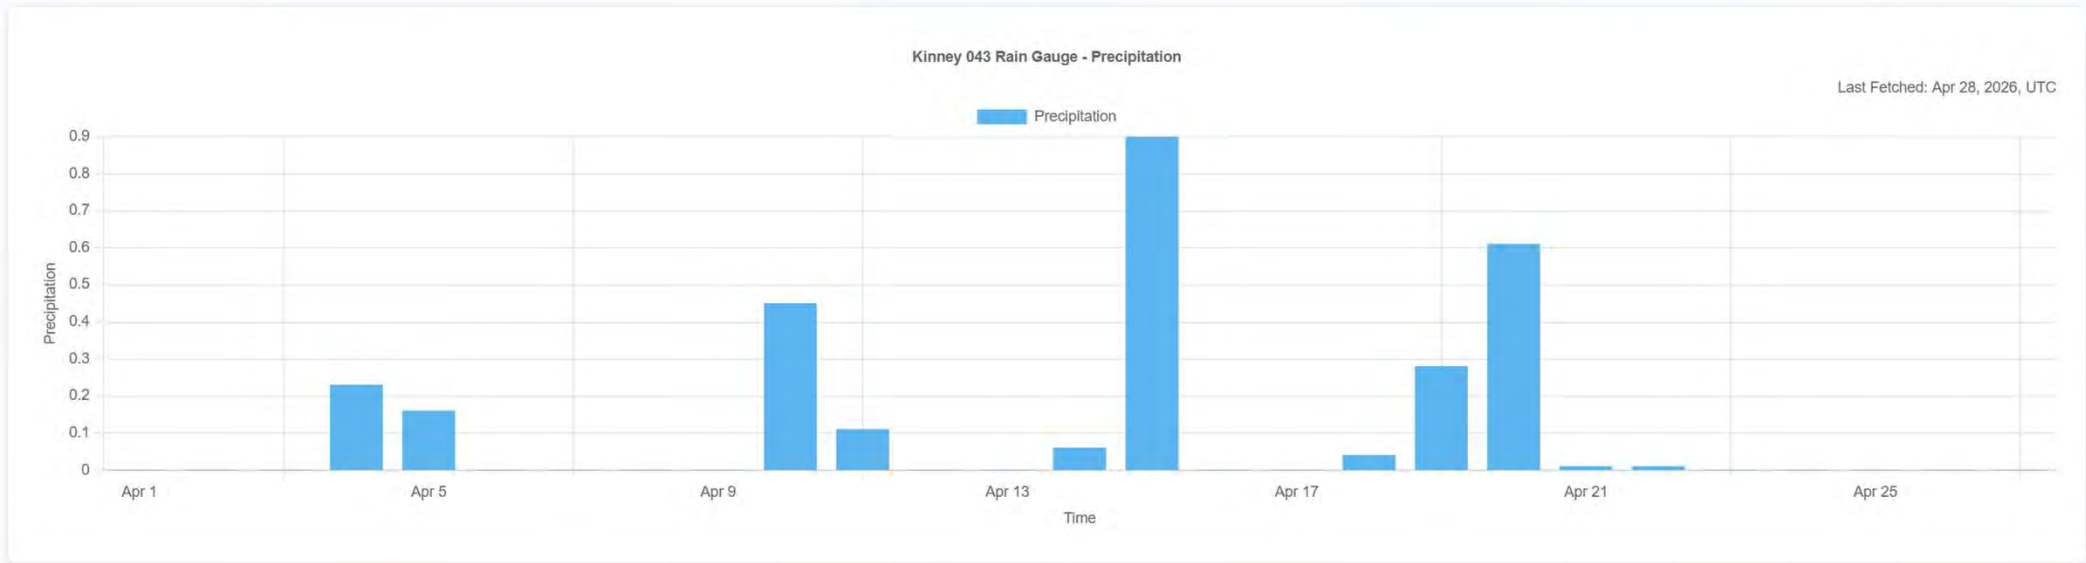

KCGCD Graph

Data Source: Location: Parameter: Timezone: Time Range: Start Date: End Date: