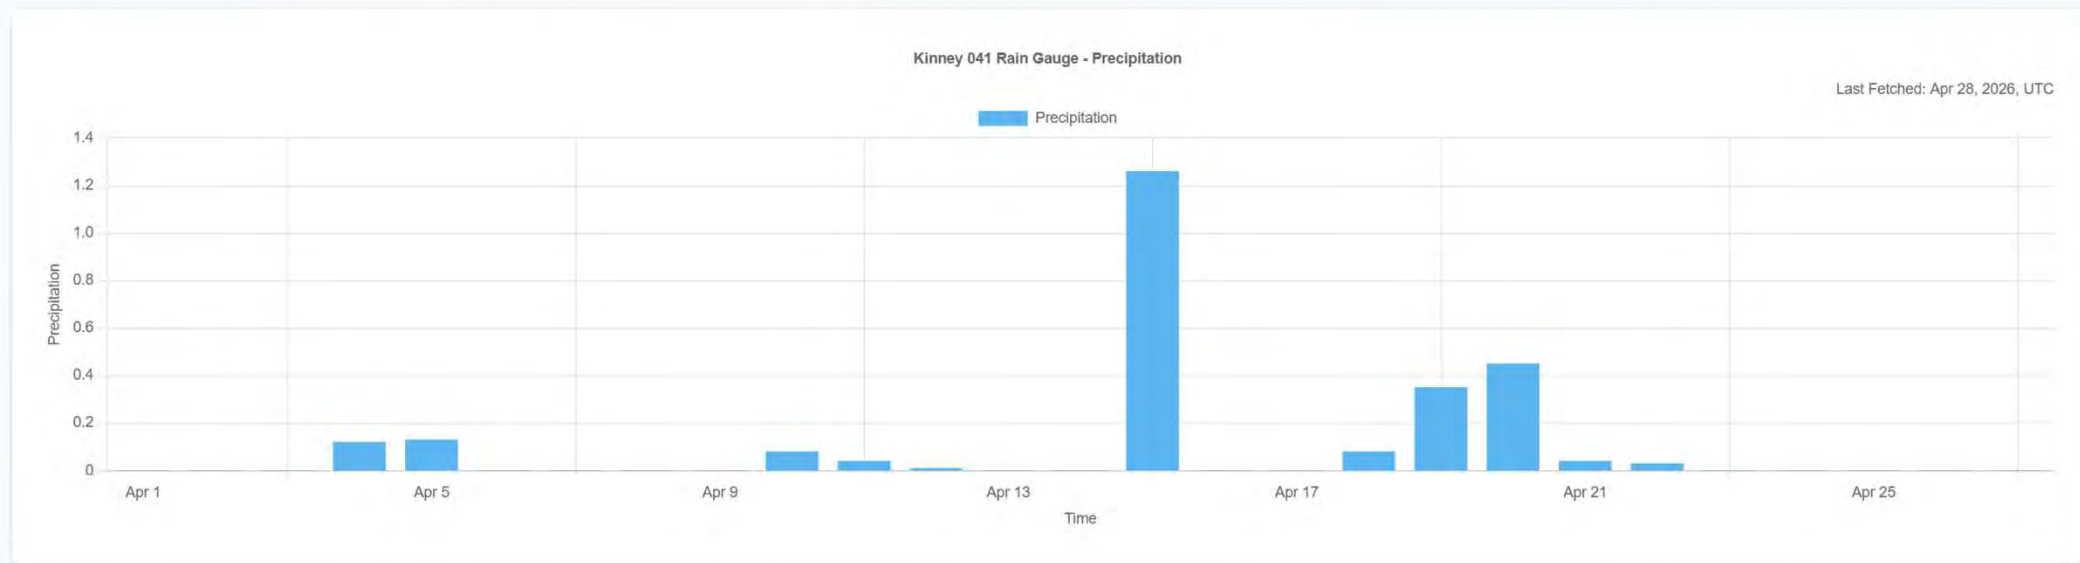

KCGCD Graph

Data Source: Location: Parameter: Timezone: Time Range: Start Date: End Date: