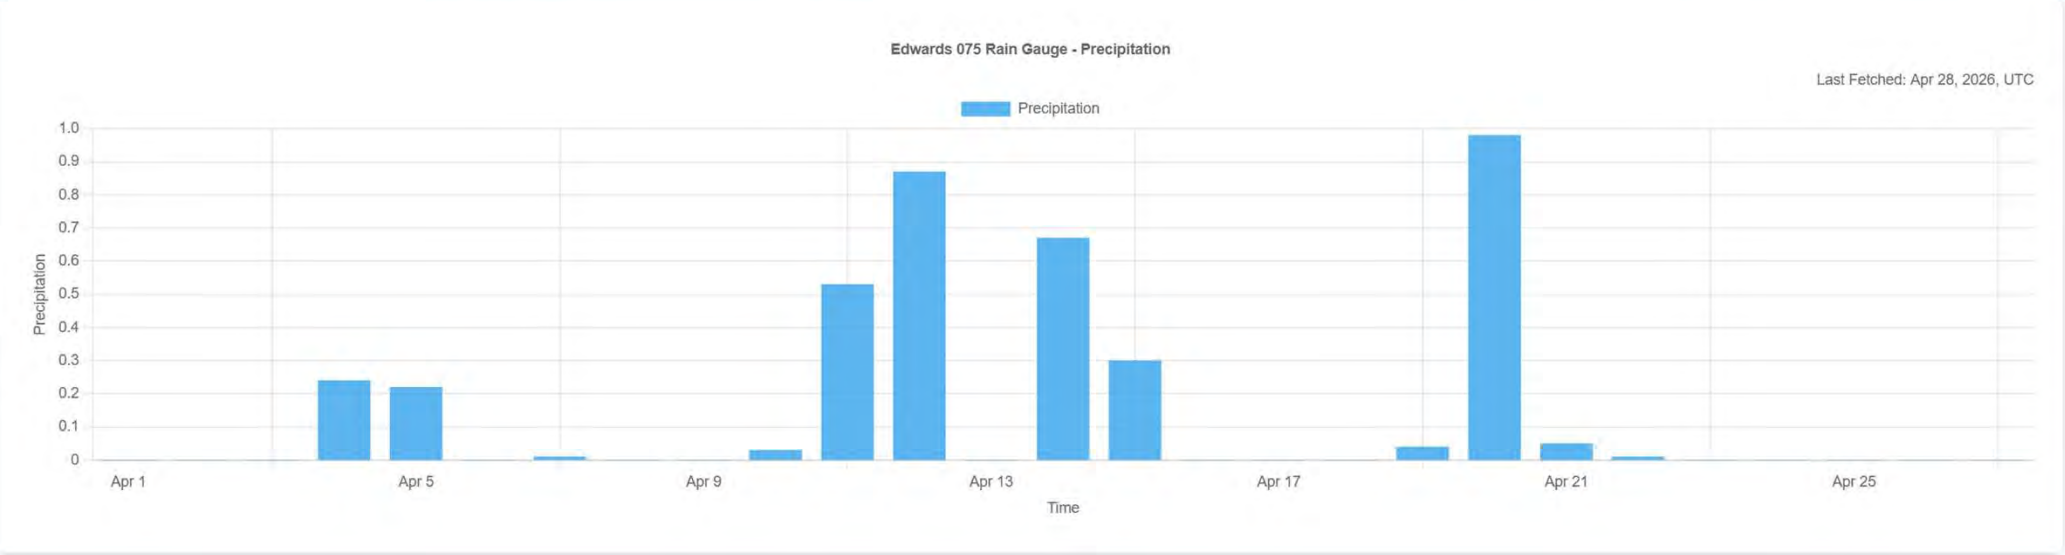

KCGCD Graph

Data Source: Location: Parameter: Timezone: Time Range: Start Date: End Date: