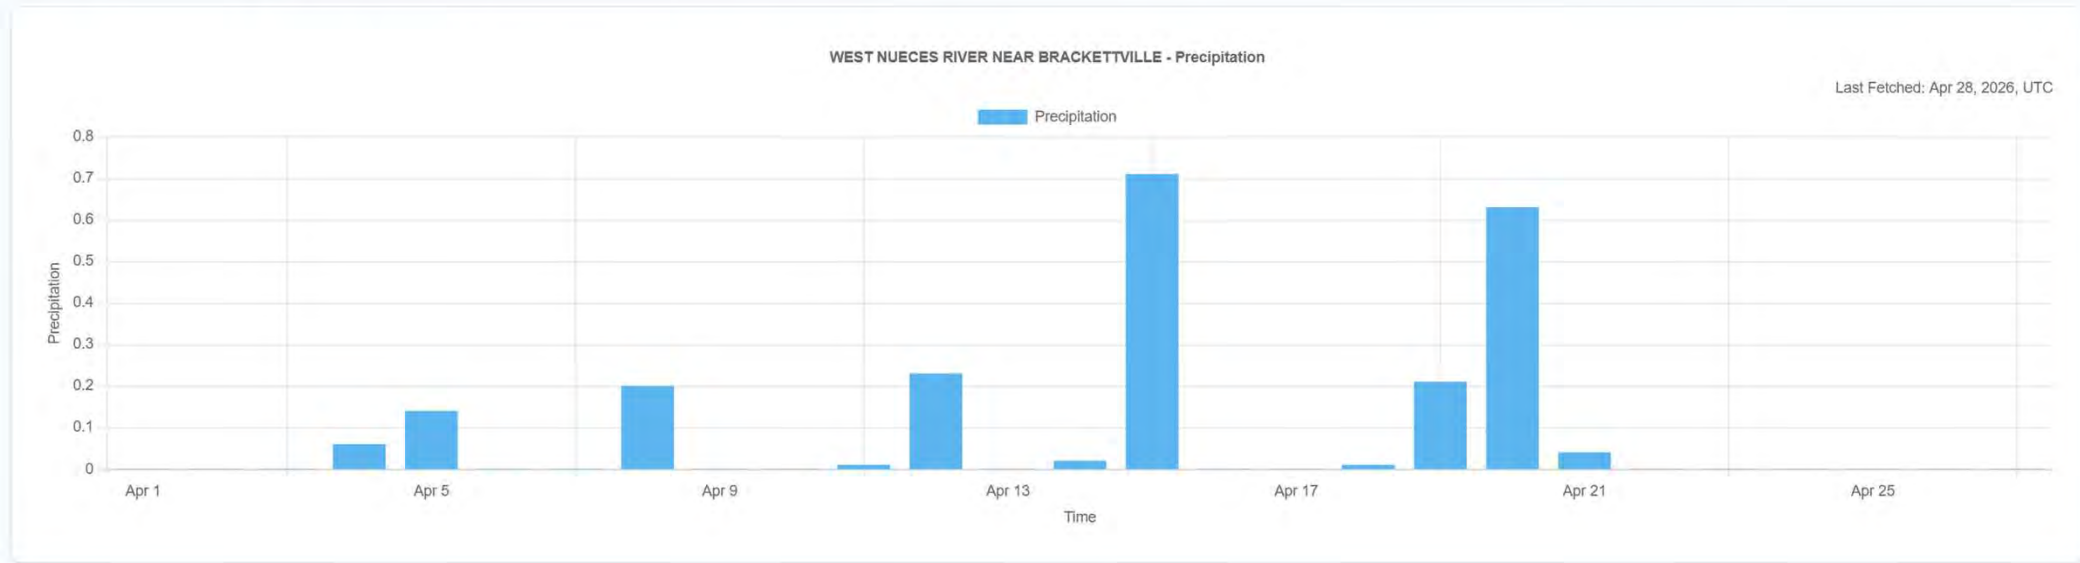

KCGCD Graph

Data Source: Location: Parameter: Timezone: Time Range: Start Date: End Date: