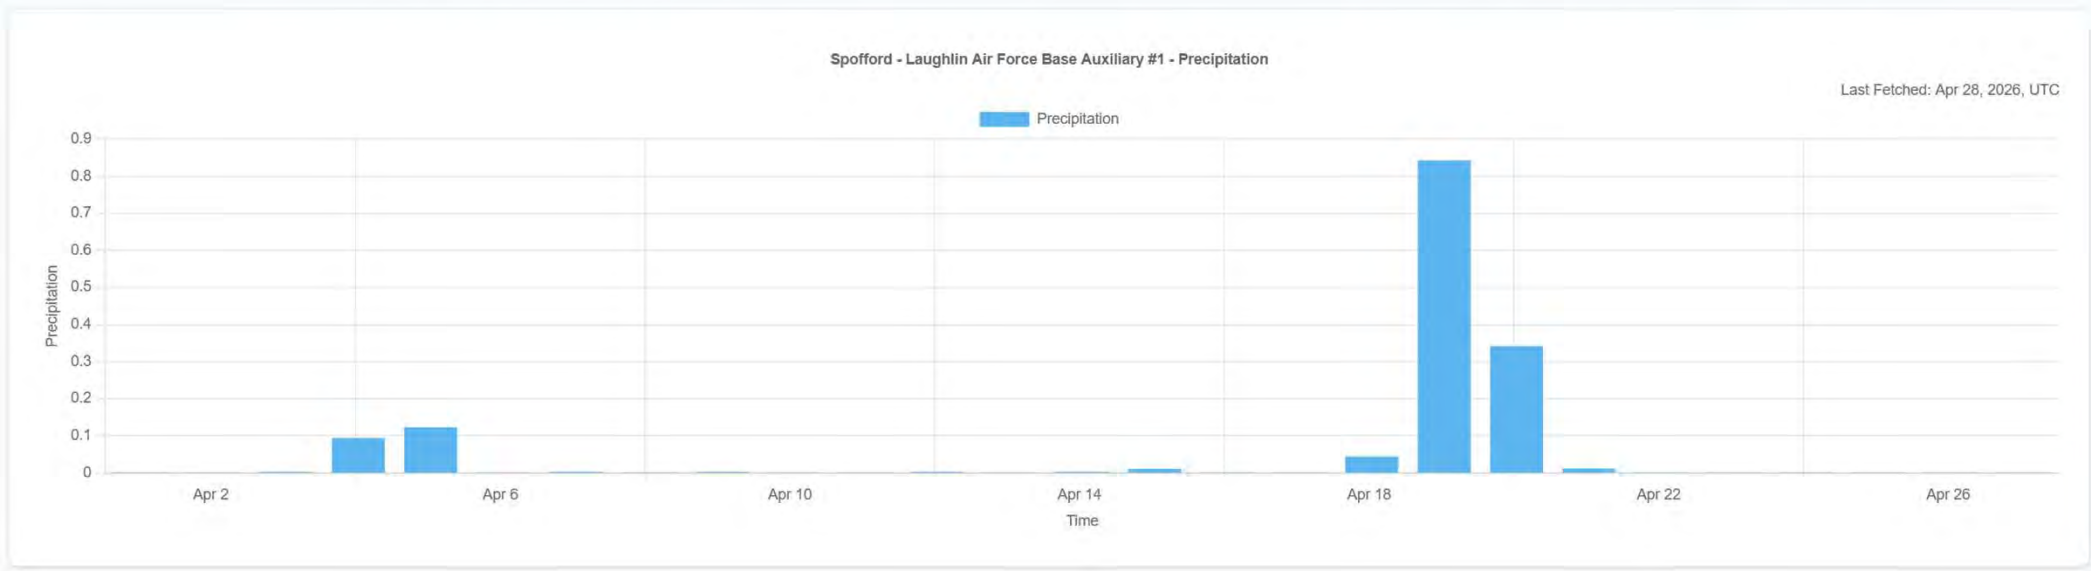

KCGCD Graph

Data Source: Location: Parameter: Timezone: Time Range: Start Date: End Date: