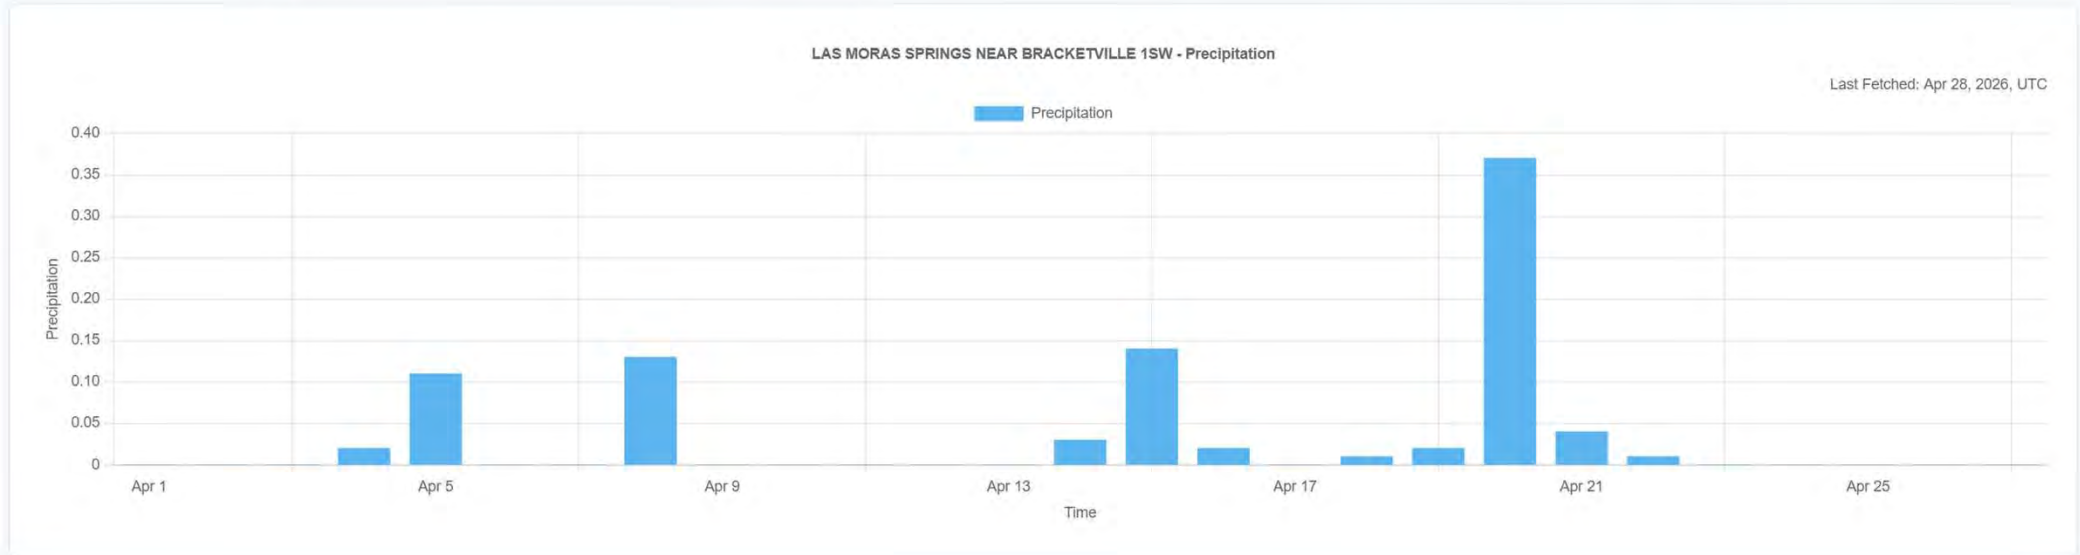

KCGCD Graph

Data Source: Location: Parameter: Timezone: Time Range: Start Date: End Date: