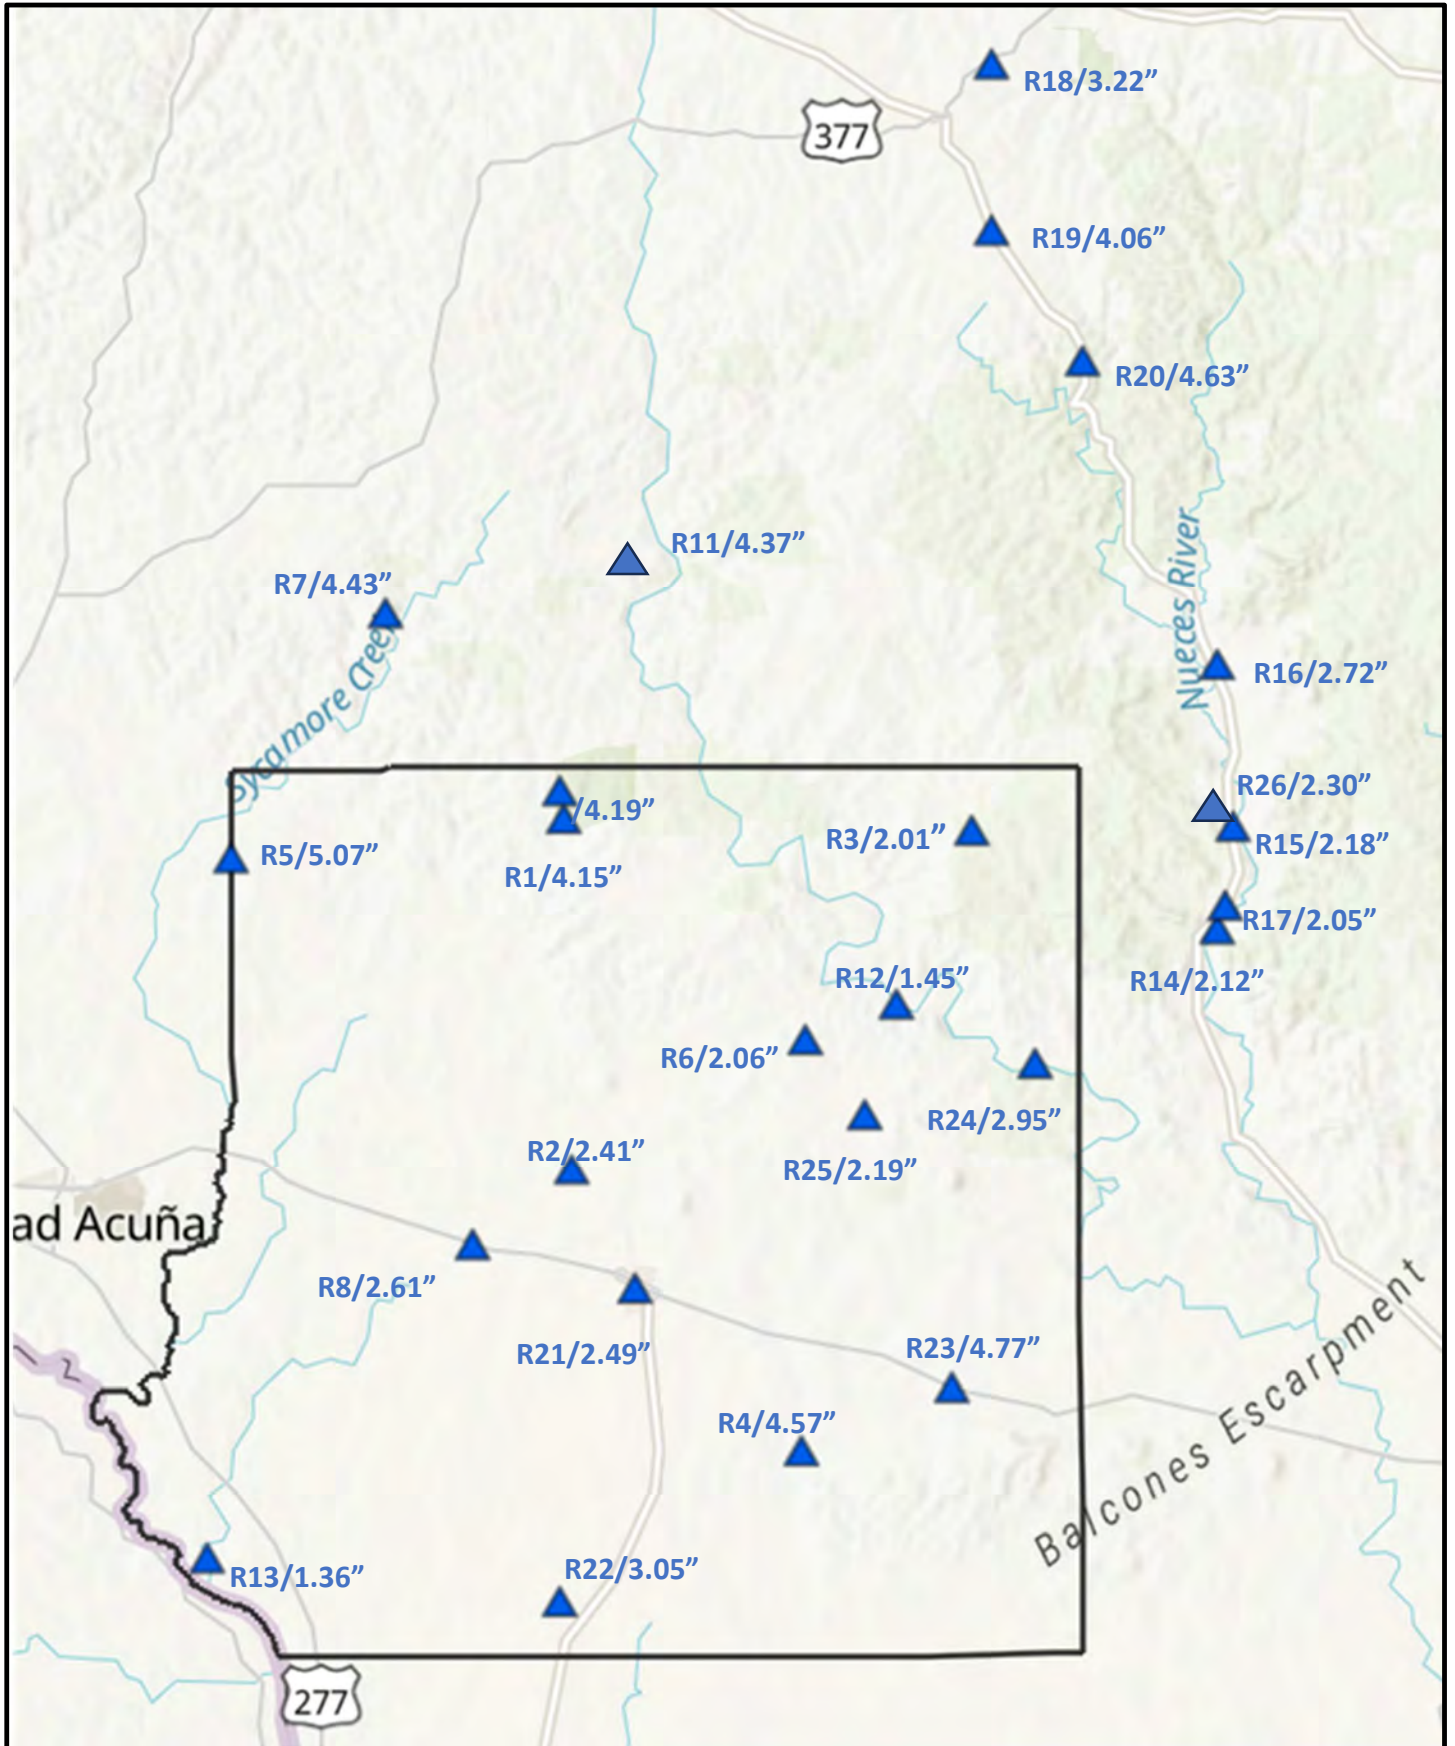

# KCGCD Graph

Data Source:  Location:  Parameter:  Timezone:  Time Range:  Start Date:  End Date: